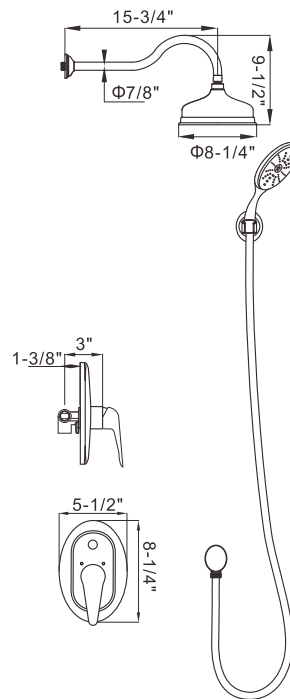

AFNZ01

STAINLESS STEEL CONCEALED SHOWER

Specifications

Item number	AFNZ01
Shower Type	Comb Shower
Manufacturer Color/Finish	Brushed finish
Total Height	72"-78" to floor
Showerhead Diameter(Inches)	8-1/4"
Max Flow Rate(Showerhead)	2.5 GPM(9.5LPM)
Showerhead Material	Stainless steel 304
Showerhead Pause/Trickle Control	No
Number of Showerhead Spray	None applicalbe
Handheld Showerhead Diameter	4"
Max Flow Rate(Handheld)	2.5 GPM(9.5LPM)
Handheld Material	Plastic
Handheld Pause/Trickle Control	No
Number of Handheld Spray Patterns	5-way
Includes Slide Bar	No
Hose Material	Stainless steel 304
Hose Length(Inches)	59"
Shower handle Type	Lever
Shower handle length (Inches)	8-1/4"
Shower handle Width (Inches)	5-1/2"
Shower handle height (Inches)	3"
Valve include	Yes
Diverter Type	2-way
Pressure Balance/Scald Guard	Yes
Temperature Limit Control	Yes
Connection Type	NPT
CUPC Safety Listing	yes
Warranty	5-year
Gross Weight (lbs.)	13
Net weight (lbs.)	9.9
Length of package (Inches)	27"
Width of package (Inches)	20-1/2"
Height of package (Inches)	4-1/4"

Features

- T-304 Stainless Steel, 18/8, Brushed finish
- Concealed shower valve with large overhead shower and multifunction handset
- 2 way diverter ,large overhead shower, hand shower
- Large shower head with pivot adjustment
- Includes thermostatic ceramic disk cartridge