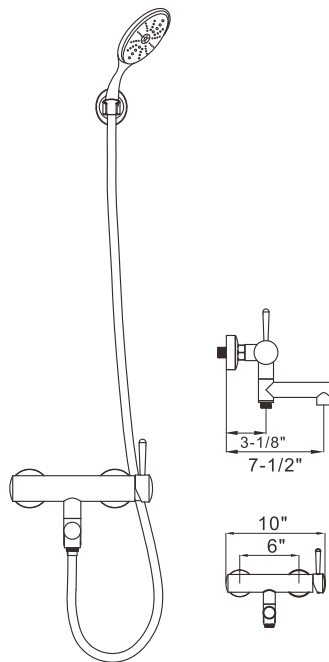

AFJZ03

STAINLESS STEEL EXPOSED SHOWER

Specifications

Item number	AFJZ03
Shower Type	Comb Shower
Manufacturer Color/Finish	Brushed finish
Total Height	Customizable
Showerhead Diameter(Inches)	None applicalbe
Max Flow Rate(Showerhead)	None applicalbe
Showerhead Material	None applicalbe
Showerhead Pause/Trickle Control	No
Number of Showerhead Spray	None applicalbe
Handheld Showerhead Diameter	5-1/2"
Max Flow Rate(Handheld)	2.5 GPM(9.5LPM)
Handheld Material	Plastic
Handheld Pause/Trickle Control	No
Number of Handheld Spray Patterns	2-way
Includes Slide Bar	No
Hose Material	Stainless steel 304
Hose Length(Inches)	59"
Shower handle Type	Lever
Shower handle length (Inches)	10"
Shower handle Width (Inches)	7-7/8"
Shower handle height (Inches)	7-7/8"
Valve include	Yes
Diverter Type	None applicalbe
Pressure Balance/Scald Guard	Yes
Temperature Limit Control	Yes
Connection Type	hose
CUPC Safety Listing	yes
Warranty	5-year
Gross Weight (lbs.)	9.2
Net weight (lbs.)	5.4
Length of package (Inches)	25"
Width of package (Inches)	14-1/2"
Height of package (Inches)	4-1/4"

Features

- T-304 Stainless Steel, 18/8, Brushed finish
- Exposed thermostatic shower valve with multifunction handset
- Bath filler with turn on/off
- Includes ceramic disk cartridge
- Bath tub filler with on/off feature exclusive to AFA